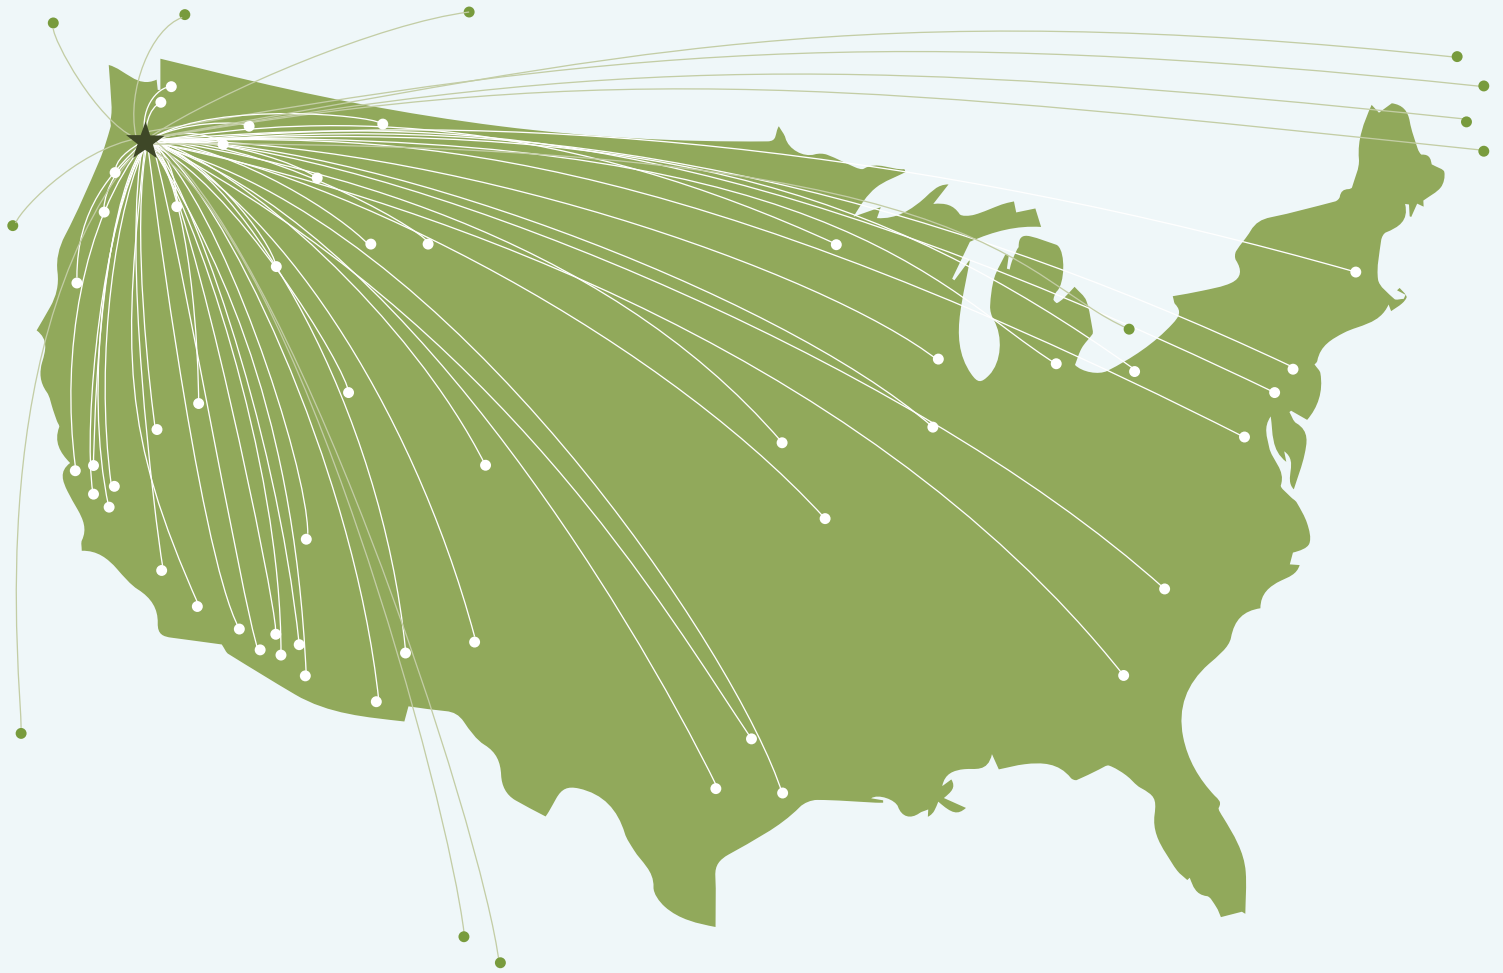

# PORTLAND INTERNATIONAL AIRPORT (PDX)

travel  
PORTLAND

OPERATIONS & CITIES SERVED	2018 (AS OF SEPTEMBER)
SCHEDULED ARRIVALS	268
SCHEDULED DEPARTURES	268
NONSTOP CITIES (AIRPORTS)	57
DOMESTIC CITIES	51
INTERNATIONAL CITIES	10
TOTAL CITIES SERVED	61

# Portland International Airport Service Summary

OPERATIONS & CITIES SERVED	2018 (AS OF SEPTEMBER)
SCHEDULED ARRIVALS	268
SCHEDULED DEPARTURES	268
NONSTOP CITIES (AIRPORTS)	57
DOMESTIC CITIES	51
INTERNATIONAL CITIES	10
TOTAL CITIES SERVED	61

AIRLINE	NON-STOP FLIGHTS ARRIVING/DEPARTING FROM:	FLIGHTS PER DAY
AEROMEXICO	MEXICO CITY, MEXICO	1
AIR CANADA	CALGARY, ALBERTA, CANADA	2
	TORONTO, CANADA	1
	VANCOUVER, B.C., CANADA	4
ALASKA AIRLINES	ANCHORAGE, ALASKA	3
	AUSTIN, TEXAS	1
	BOSTON, MASSACHUSETTS	2
	CHICAGO, ILLINOIS	2
	DALLAS/FORT WORTH, TEXAS	1
	NEWARK, NEW JERSEY	1
	HONOLULU, HAWAII	1
	LAS VEGAS, NEVADA	3
	LOS ANGELES, CALIFORNIA	7
	MAUI, HAWAII	1
	NEW YORK (JFK), NEW YORK	1
	ORANGE COUNTY, CALIFORNIA	4
	ORLANDO, FLORIDA	1
	PALM SPRINGS, CALIFORNIA	1

# Non-stop Flights by City

NONSTOP FLIGHTS ARRIVING/DEPARTING FROM:	FLIGHTS PER DAY
ALBUQUERQUE, NEW MEXICO	2/DAY
AMSTERDAM, NETHERLANDS	1/DAY
ANCHORAGE, ALASKA	3/DAY
ATLANTA, GEORGIA	4/DAY
AUSTIN, TEXAS	1/DAY
BILLINGS, MONTANA	1/DAY
BOZEMAN, MONTANA	1/DAY
REDMOND/BEND, OREGON	4/DAY
BOISE, IDAHO	7/DAY
BOSTON, MASSACHUSETTS	3/DAY
BURBANK, CALIFORNIA	4/DAY
CALGARY, ALBERTA, CANADA	2/DAY
CHARLOTTE, NORTH CAROLINA	2/DAY
CHICAGO (O'HARE), ILLINOIS	10/DAY
CHICAGO (MIDWAY), ILLINOIS	2/DAY
DALLAS/FORT WORTH, TEXAS	6/DAY
DALLAS LOVE FIELD, TEXAS	2/DAY
DENVER, COLORADO	11/DAY
DETROIT, MICHIGAN	2/DAY
EUGENE, OREGON	3/DAY
FRANKFURT, GERMANY	1/DAY
FRESNO, CALIFORNIA	1/DAY
GUADALAJARA, MEXICO	1/DAY
HONOLULU, OAHU, HAWAII	2/DAY
HOUSTON, TEXAS	2/DAY
KAHULUI, MAUI, HAWAII	2/DAY
KANSAS CITY, MISSOURI	2/DAY
KALISPELL, MONTANA	1/DAY
LAS VEGAS, NEVADA	10/DAY
LONG BEACH, CALIFORNIA	1/DAY
LOS ANGELES, CALIFORNIA	18/DAY
MEDFORD, OREGON	6/DAY