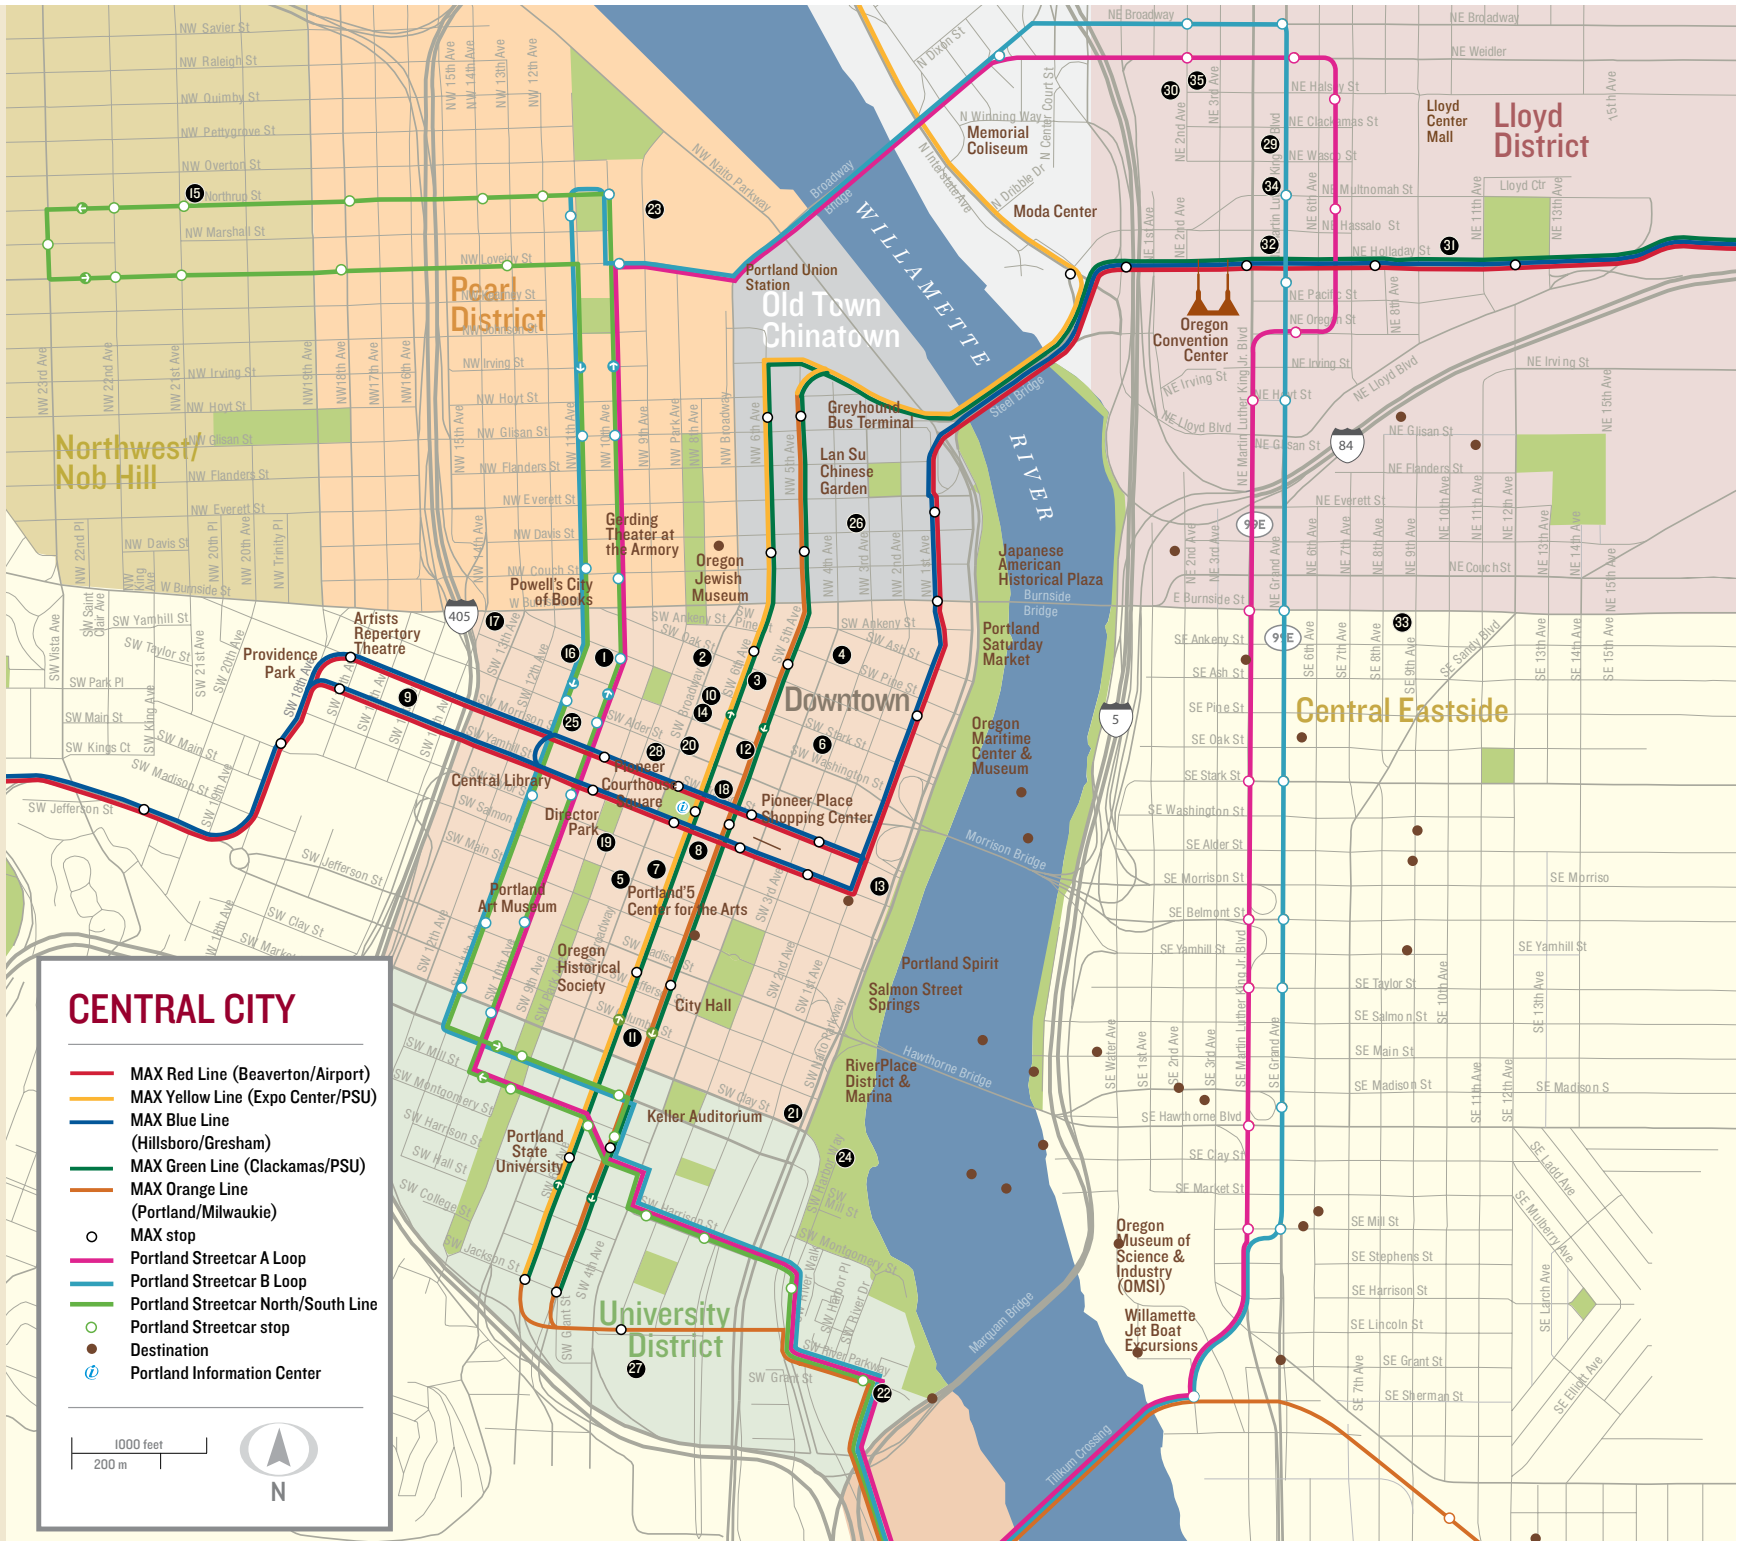

## DOWNTOWN & NORTHWEST/NOB HILL

- 1 Ace Hotel
- 2 The Benson Hotel
- 3 Courtyard by Marriott City Center
- 4 Embassy Suites Portland – Downtown
- 5 The Heathman Hotel
- 6 The Hi-Lo (opening summer 2016)
- 7 Hilton Portland Downtown
- 8 The Duniway
- 9 Hotel deluxe
- 10 Hotel Lucia
- 11 Hotel Modera
- 12 Hotel Monaco Portland
- 13 Hotel Rose
- 14 Hotel Vintage Portland
- 15 Inn at Northrup Station
- 16 The Mark Spencer Hotel
- 17 McMenamins Crystal Hotel
- 18 the Nines
- 19 The Paramount Hotel
- 20 Portland Marriott City Center
- 21 Portland Marriott Downtown Waterfront
- 22 Residence Inn by Marriott Portland Downtown Riverplace
- 23 Residence Inn Portland Downtown/Pearl District
- 24 RiverPlace – A Kimpton Hotel
- 25 Sentinel
- 26 The Society Hotel
- 27 University Place Hotel
- 28 The Westin Portland

## LLOYD DISTRICT & CENTRAL EASTSIDE

- 29 Courtyard by Marriott Portland Downtown/Convention Center
- 30 Crowne Plaza Downtown/Convention Center
- 31 DoubleTree by Hilton Portland
- 32 Hotel Eastlund
- 33 Jupiter Hotel
- 34 Quality Inn Downtown Convention Center
- 35 Shilo Inn Rose Quarter

## CENTRAL CITY

- MAX Red Line (Beaverton/Airport)
- MAX Yellow Line (Expo Center/PSU)
- MAX Blue Line (Hillsboro/Gresham)
- MAX Green Line (Clackamas/PSU)
- MAX Orange Line (Portland/Milwaukie)
- MAX stop
- Portland Streetcar A Loop
- Portland Streetcar B Loop
- Portland Streetcar North/South Line
- Portland Streetcar stop
- Destination
- ⓘ Portland Information Center

1000 feet  
200 m