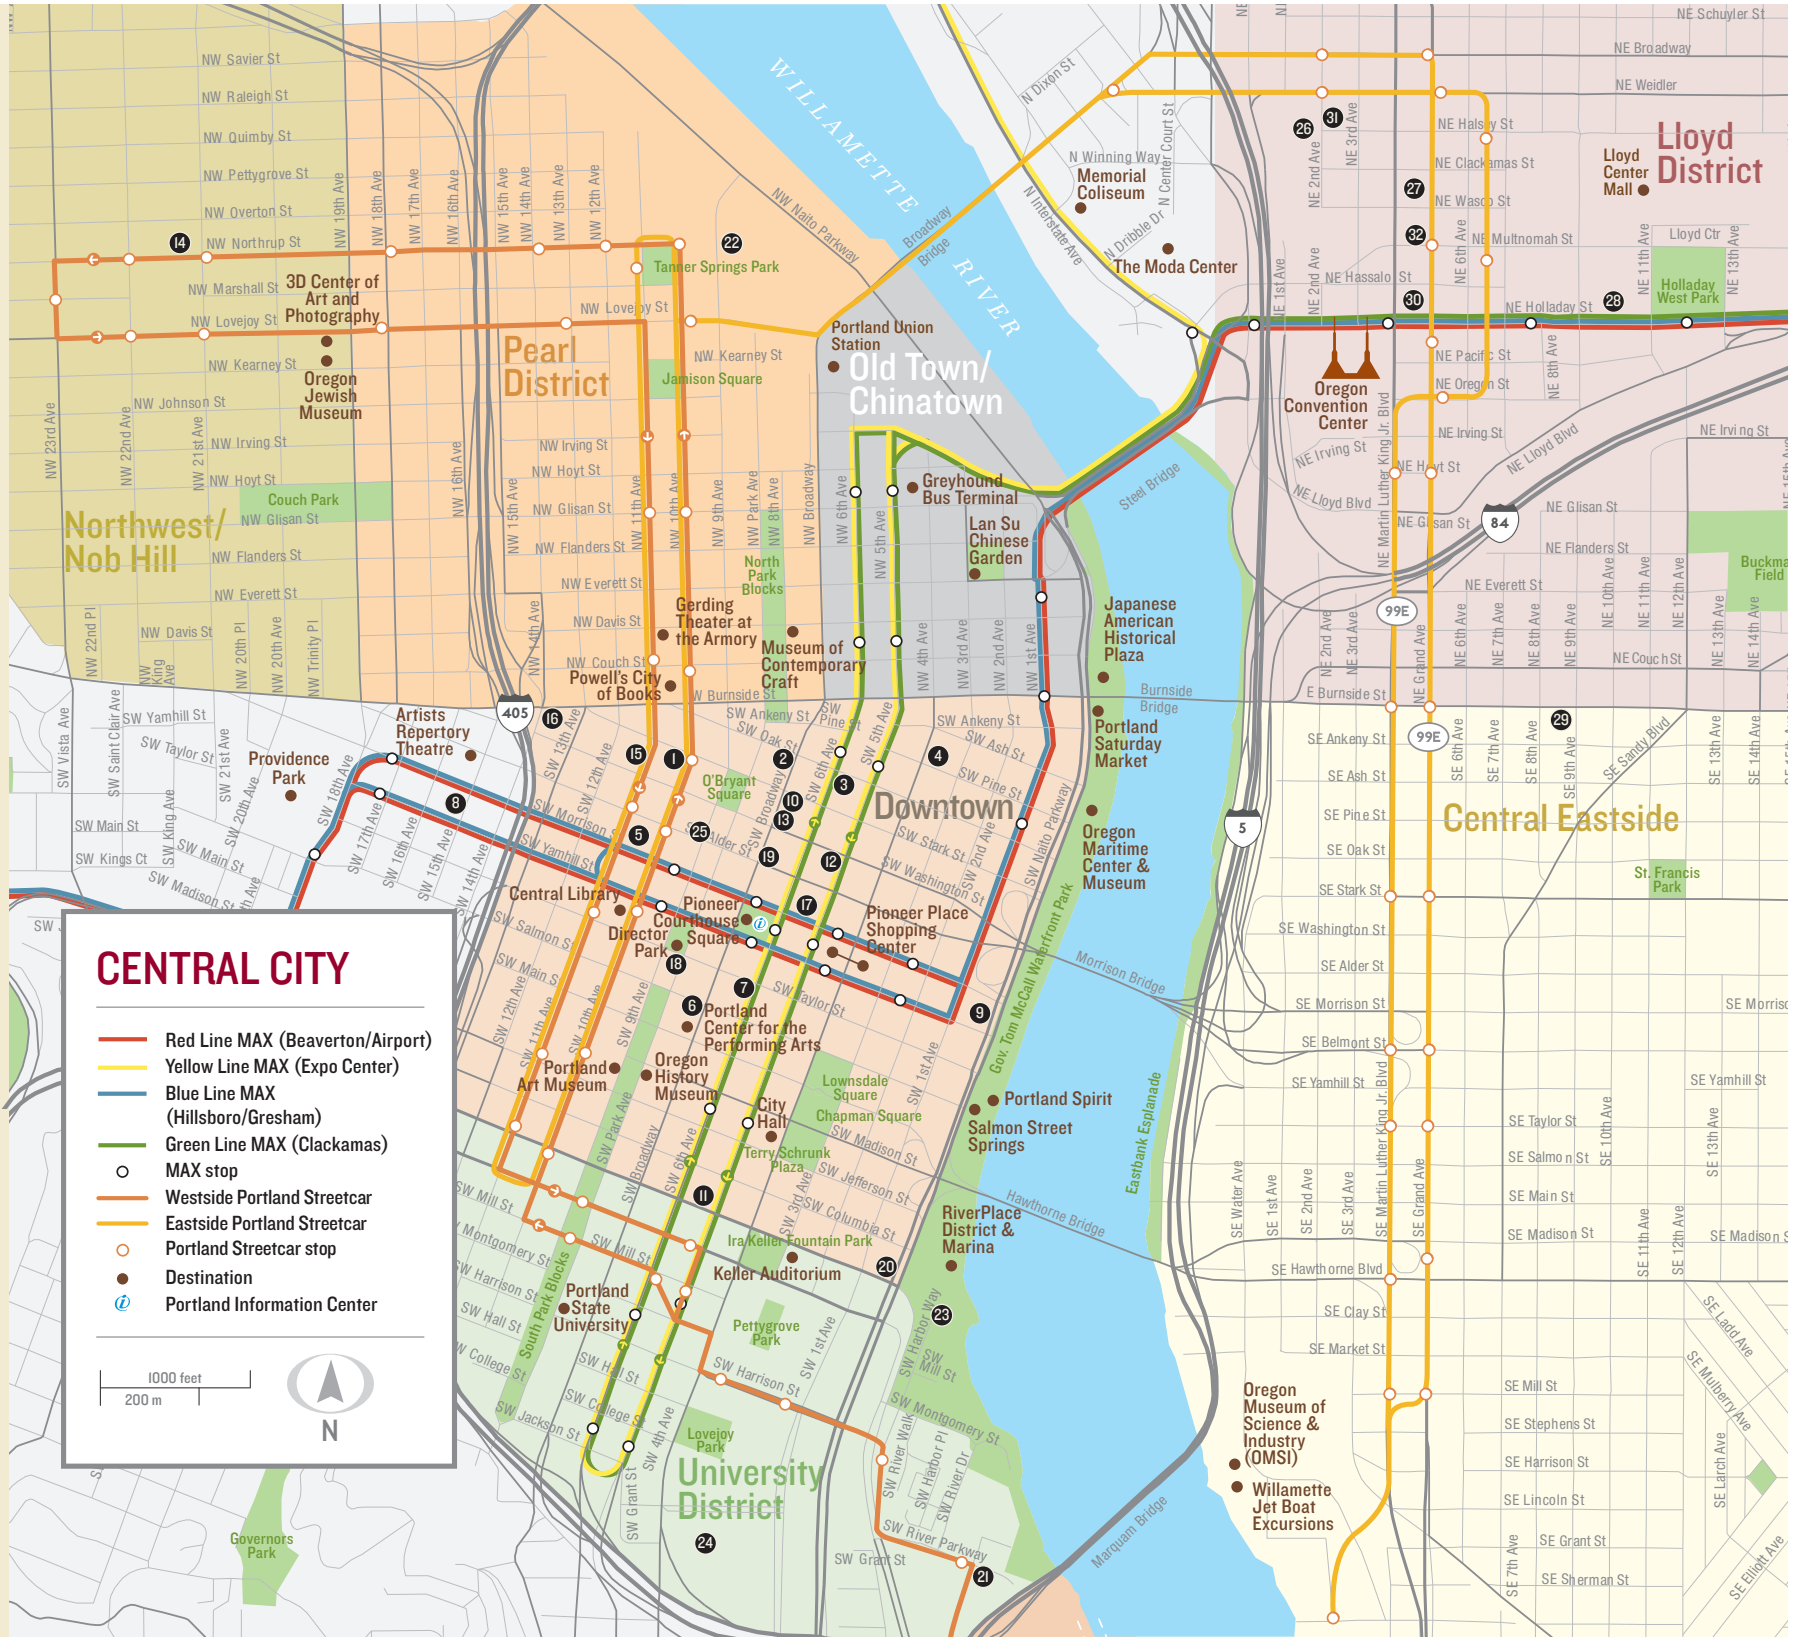

HOTELS

DOWNTOWN & NORTHWEST/NOB HILL

- 1 Ace Hotel
- 2 The Benson Hotel
- 3 Courtyard by Marriott City Center
- 4 Embassy Suites Portland — Downtown Sentinel
- 5 The Heathman Hotel
- 6 Hilton Portland & Executive Tower
- 7 Hotel deLuxe
- 8 Hotel Rose
- 9 Hotel Lucia
- 10 Hotel Modera
- 11 Hotel Monaco Portland
- 13 Hotel Vintage Plaza
- 14 Inn at Northrup Station
- 15 The Mark Spencer Hotel
- 16 McMenamins Crystal Hotel
- 17 the Nines
- 18 The Paramount Hotel
- 19 Portland Marriott City Center
- 20 Portland Marriott Downtown Waterfront
- 21 Residence Inn by Marriott Portland Downtown at RiverPlace
- 22 Residence Inn Portland Downtown/Pearl District
- 23 RiverPlace Hotel
- 24 University Place Hotel
- 25 The Westin Portland

LOYD DISTRICT & CENTRAL EASTSIDE

- 26 Crowne Plaza Downtown/Convention Center
- 27 Courtyard by Marriott — Lloyd Center
- 28 DoubleTree by Hilton Portland
- 29 Jupiter Hotel
- 30 Hotel Eastlund
- 31 Shilo Inn Rose Quarter
- 32 Quality Inn Downtown Convention Center

CENTRAL CITY

- Red Line MAX (Beaverton/Airport)
- Yellow Line MAX (Expo Center)
- Blue Line MAX (Hillsboro/Gresham)
- Green Line MAX (Clackamas)
- Westside Portland Streetcar
- Eastside Portland Streetcar
- Portland Streetcar
- MAX stop
- Destination
- i Portland Information Center